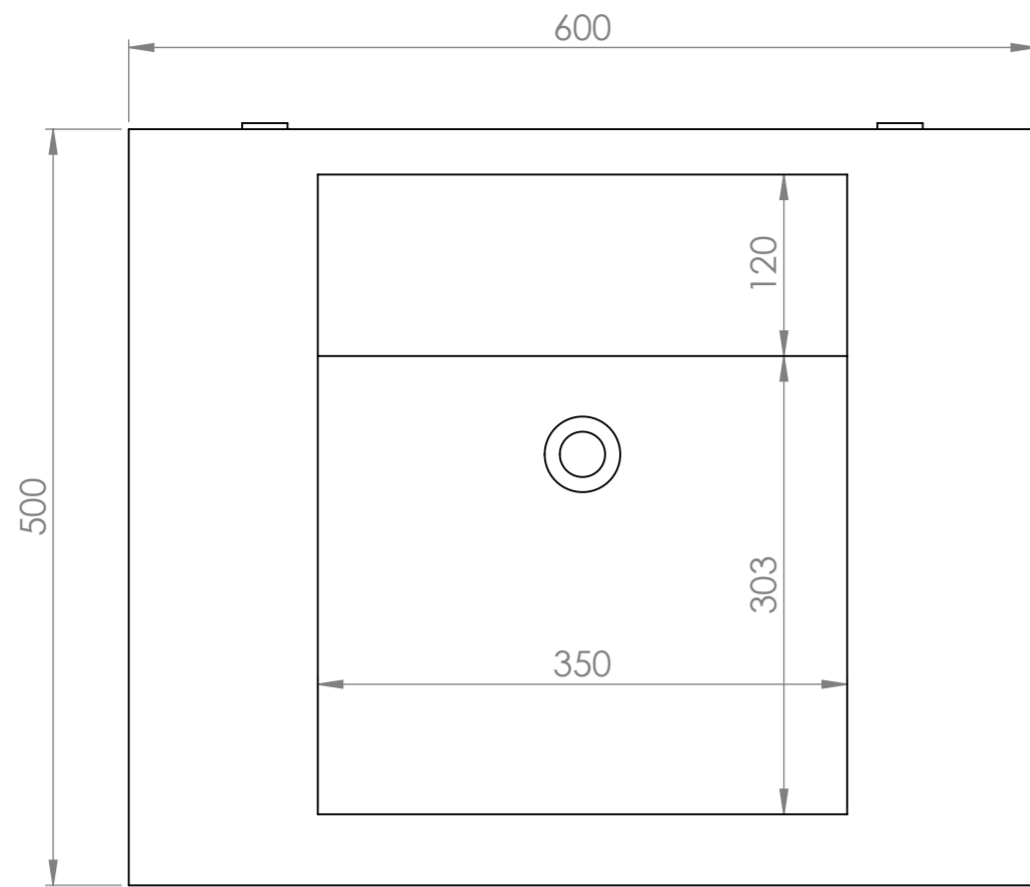

Top View

Side View - Section View

Front View

Front View - Section View

LUSSO
LUXURY LIVING

Product Name

Luv 600

Product Type

Fluted Vanity Unit

All dimensions provided in millimeters.