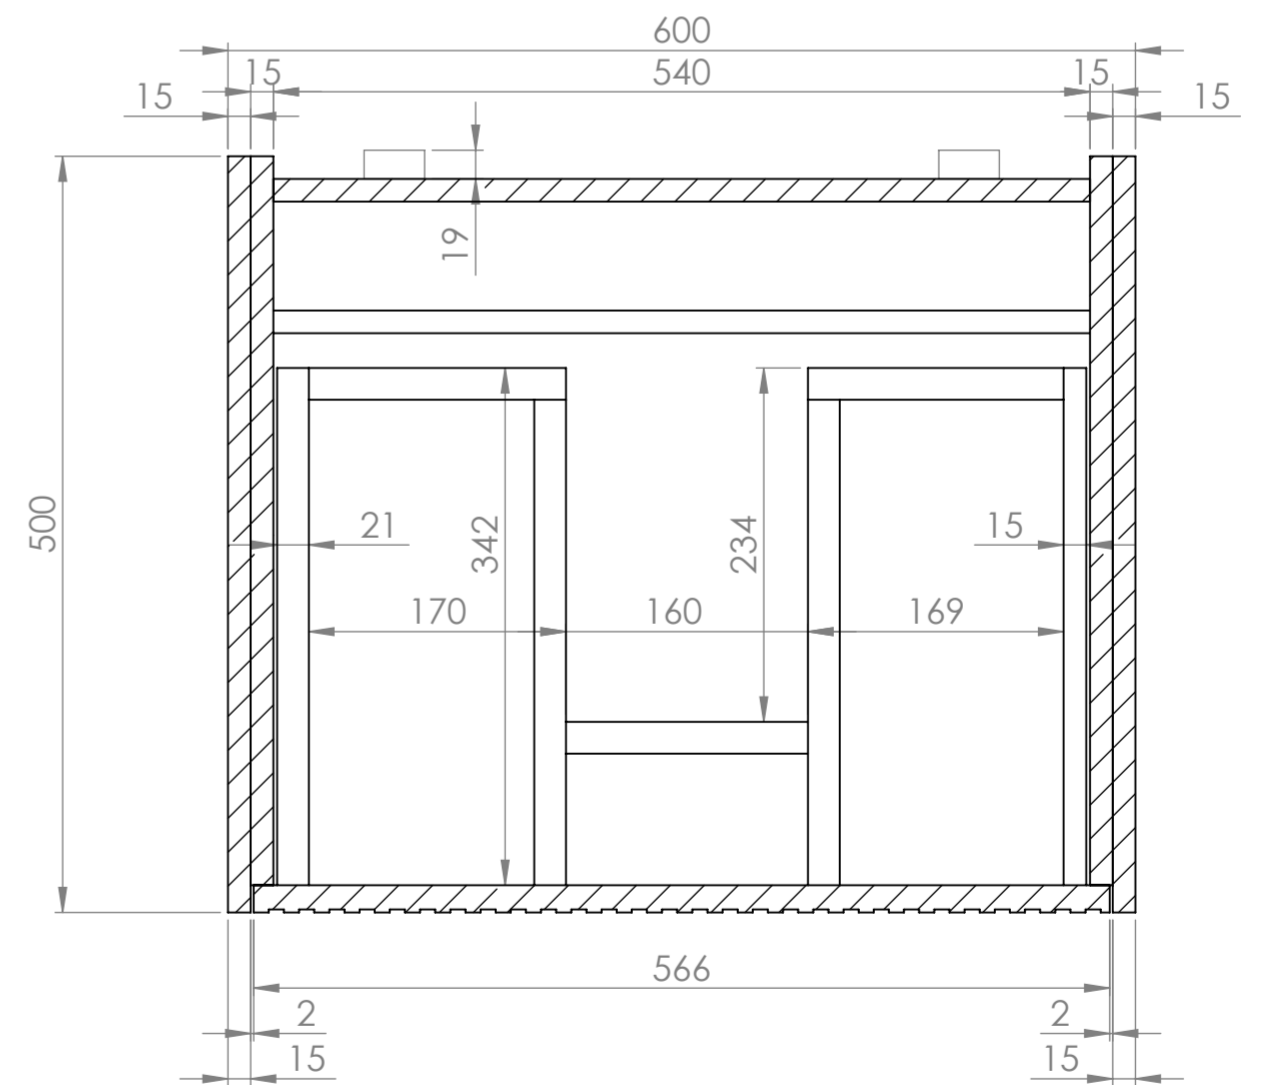

Top View

Side View - Section View

Front View

Front View - Section View

LUSSO
LUXURY LIVING

Product Name

Luv 600

Product Type

Fluted Vanity Unit

All dimensions provided in millimeters.