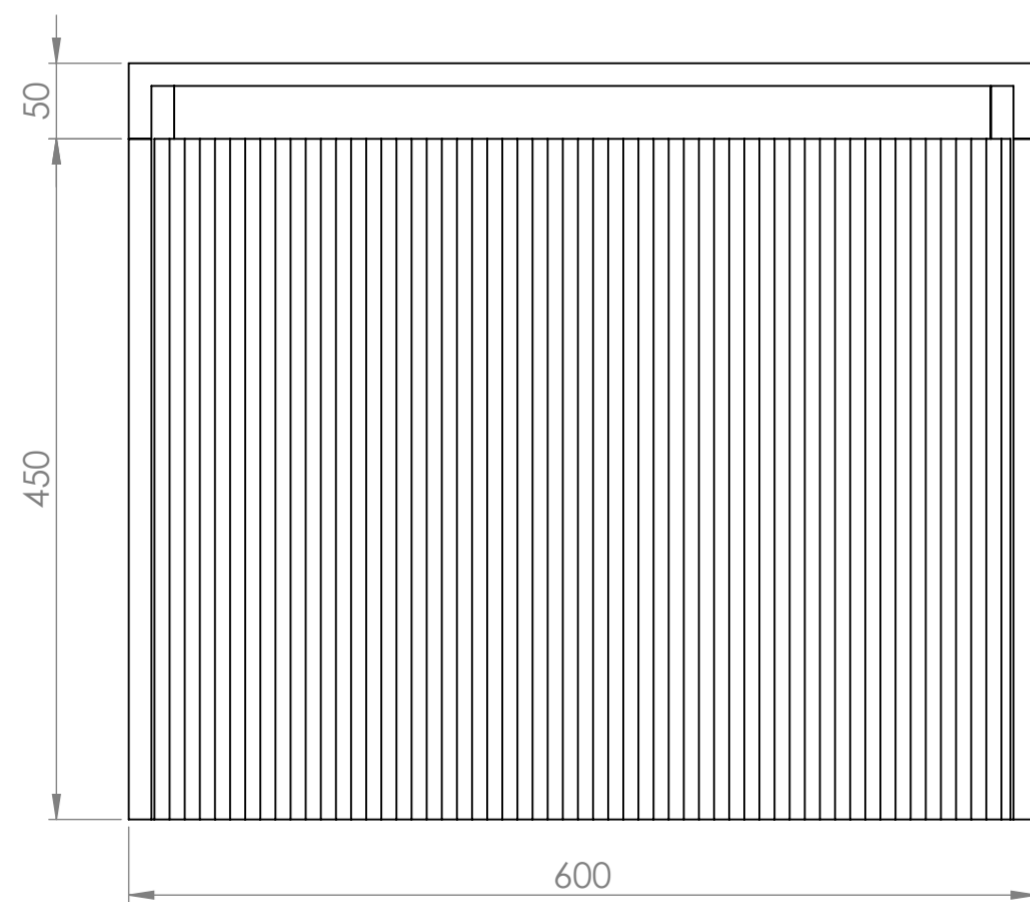

Top View

Side View - Section View

Front View

Front View - Section View

LUSSO
LUXURY LIVING

Product Name

Luv 600

Product Type

Fluted Vanity Unit

All dimensions provided in millimeters.