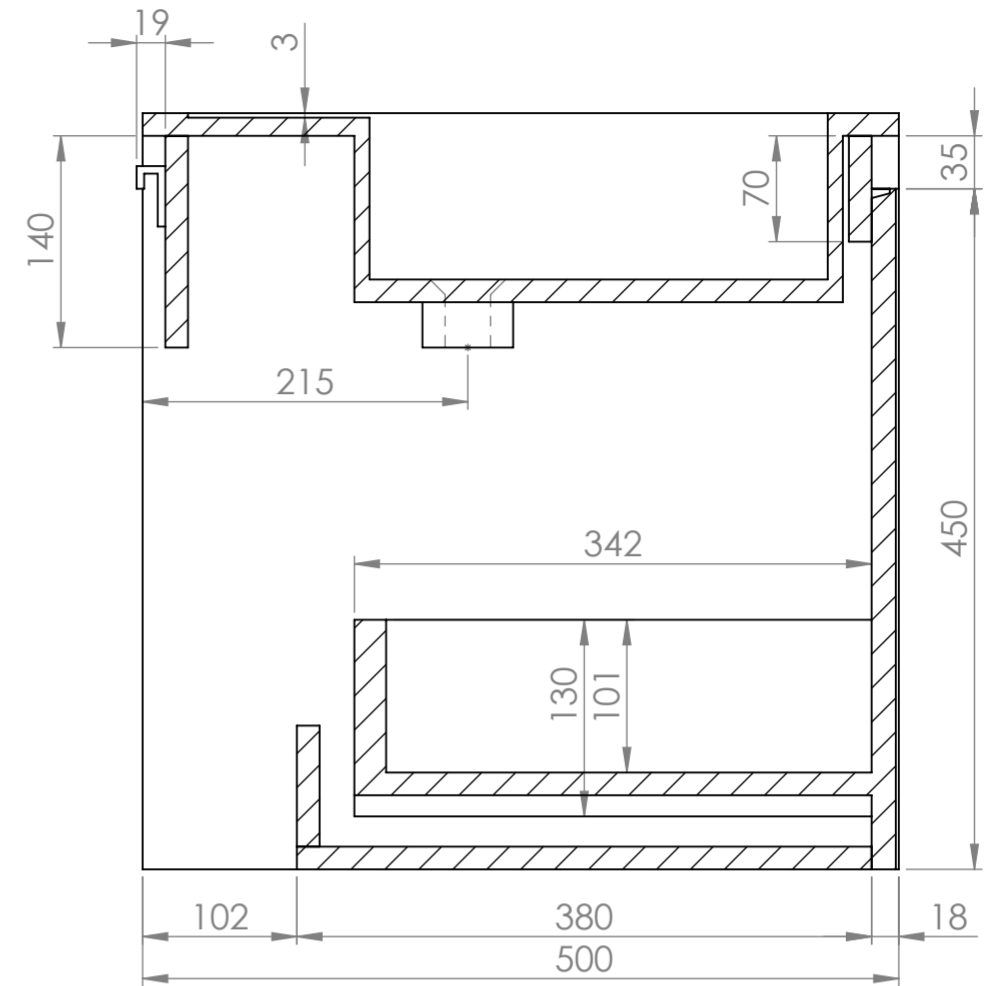

Top View

Side View - Section View

Front View

Front View - Section View

LUSSO
LUXURY LIVING

Product Name

Luv 600

Product Type

Fluted Vanity Unit

All dimensions provided in millimeters.