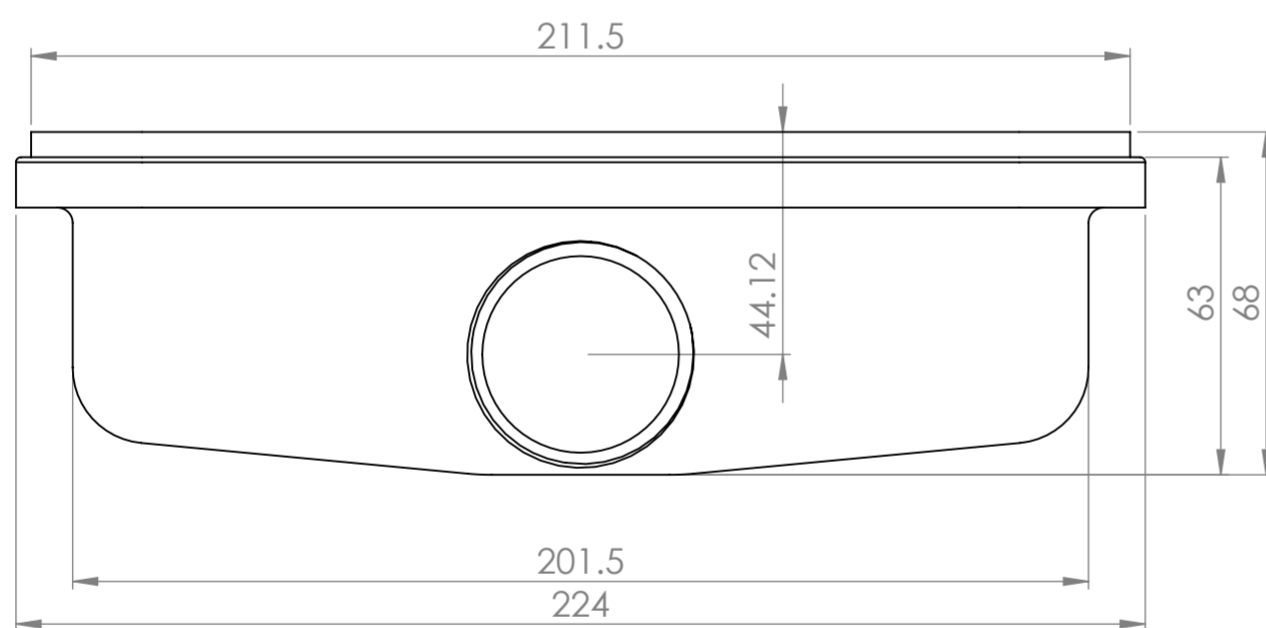

Top View

Front View

LUSO
LUXURY LIVING

Product Name	Infinity Waste
Product Size (mm)	224 x 68 x 98.6

All dimensions provided in millimeters.