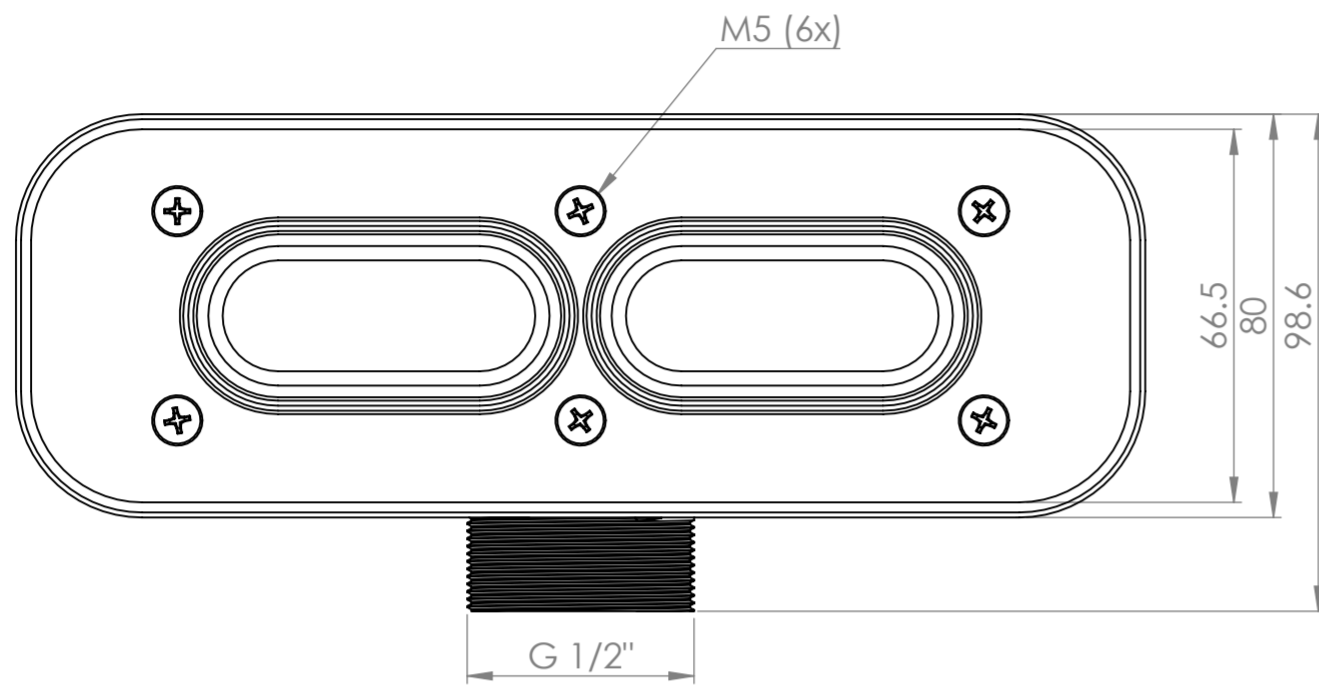

Top View

Front View

LUSO
LUXURY LIVING

Product Name	Infinity Waste
Product Size (mm)	224 x 68 x 98.6

All dimensions provided in millimeters.