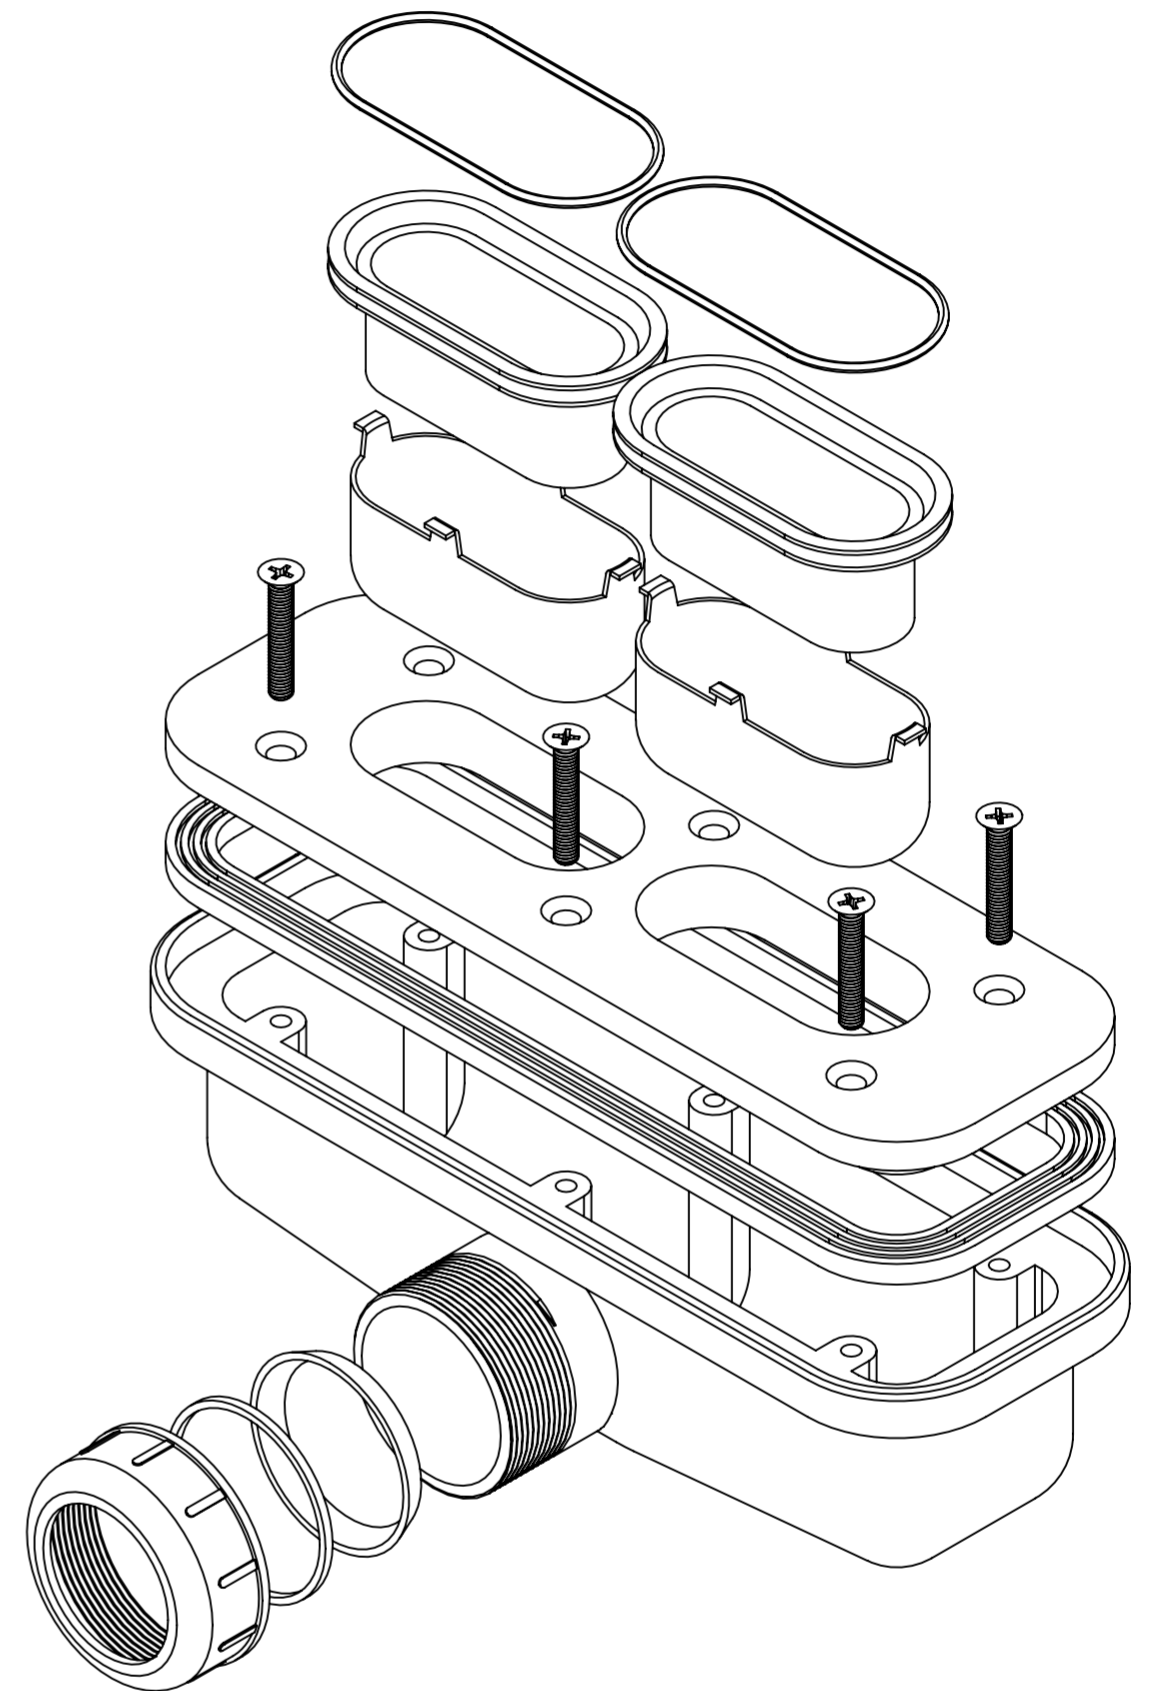

Top View

Front View

LUSO
LUXURY LIVING

Product Name	Infinity Waste
Product Size (mm)	224 x 68 x 98.6

All dimensions provided in millimeters.