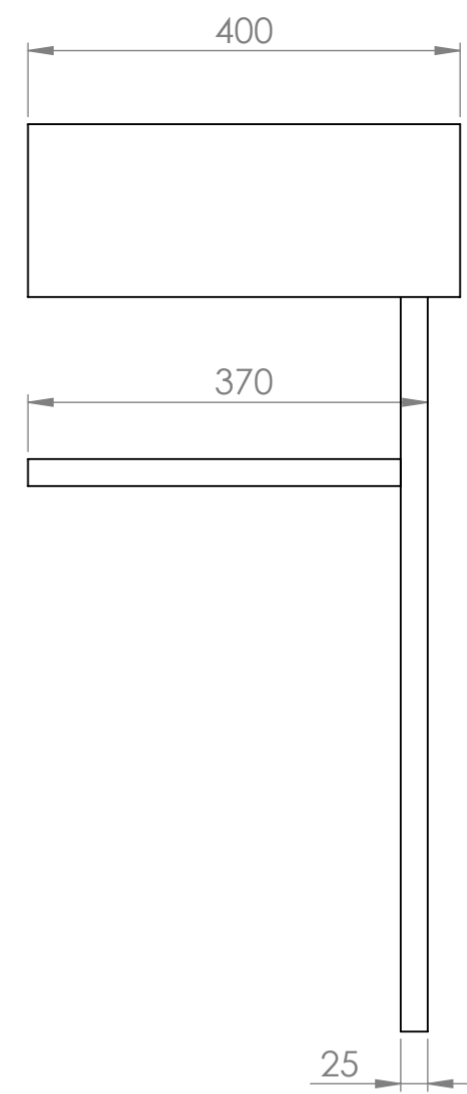

Front View - Section View

Side View

Top View

**PIETRA**

Product Name	Vernante 800
Material	Marble & Stainless Steel
Size, mm	800 x 400 x 840

*All dimensions provided in millimeters.*