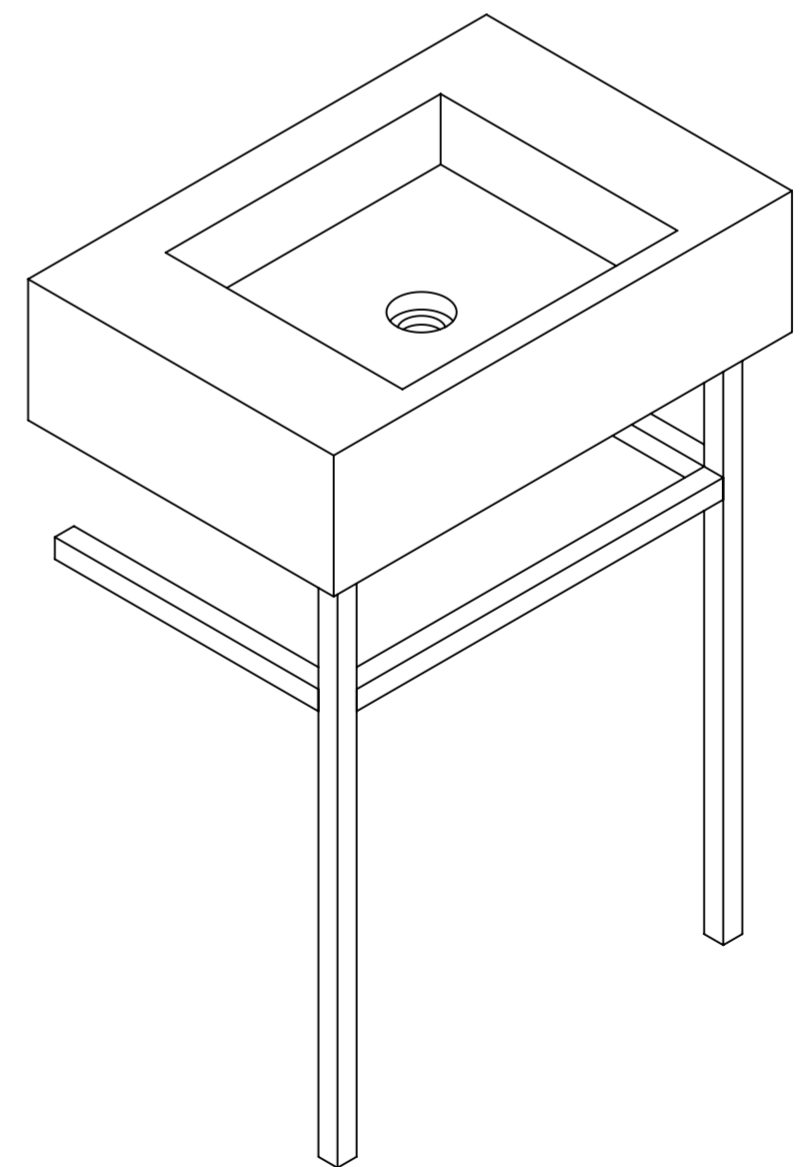

Front View - Section View

Side View

Top View

**PIETRA**

Product Name	Vernante 800
Material	Marble & Stainless Steel
Size, mm	800 x 400 x 840

*All dimensions provided in millimeters.*