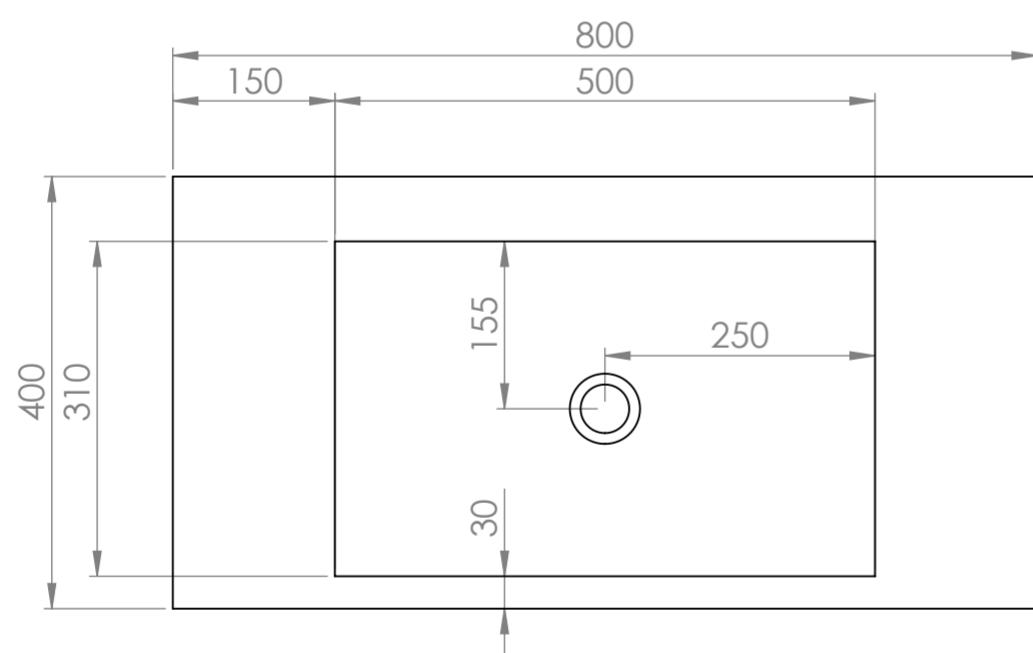

Front View - Section View

Side View

Top View

**PIETRA**

Product Name	Vernante 800
Material	Marble & Stainless Steel
Size, mm	800 x 400 x 840

*All dimensions provided in millimeters.*