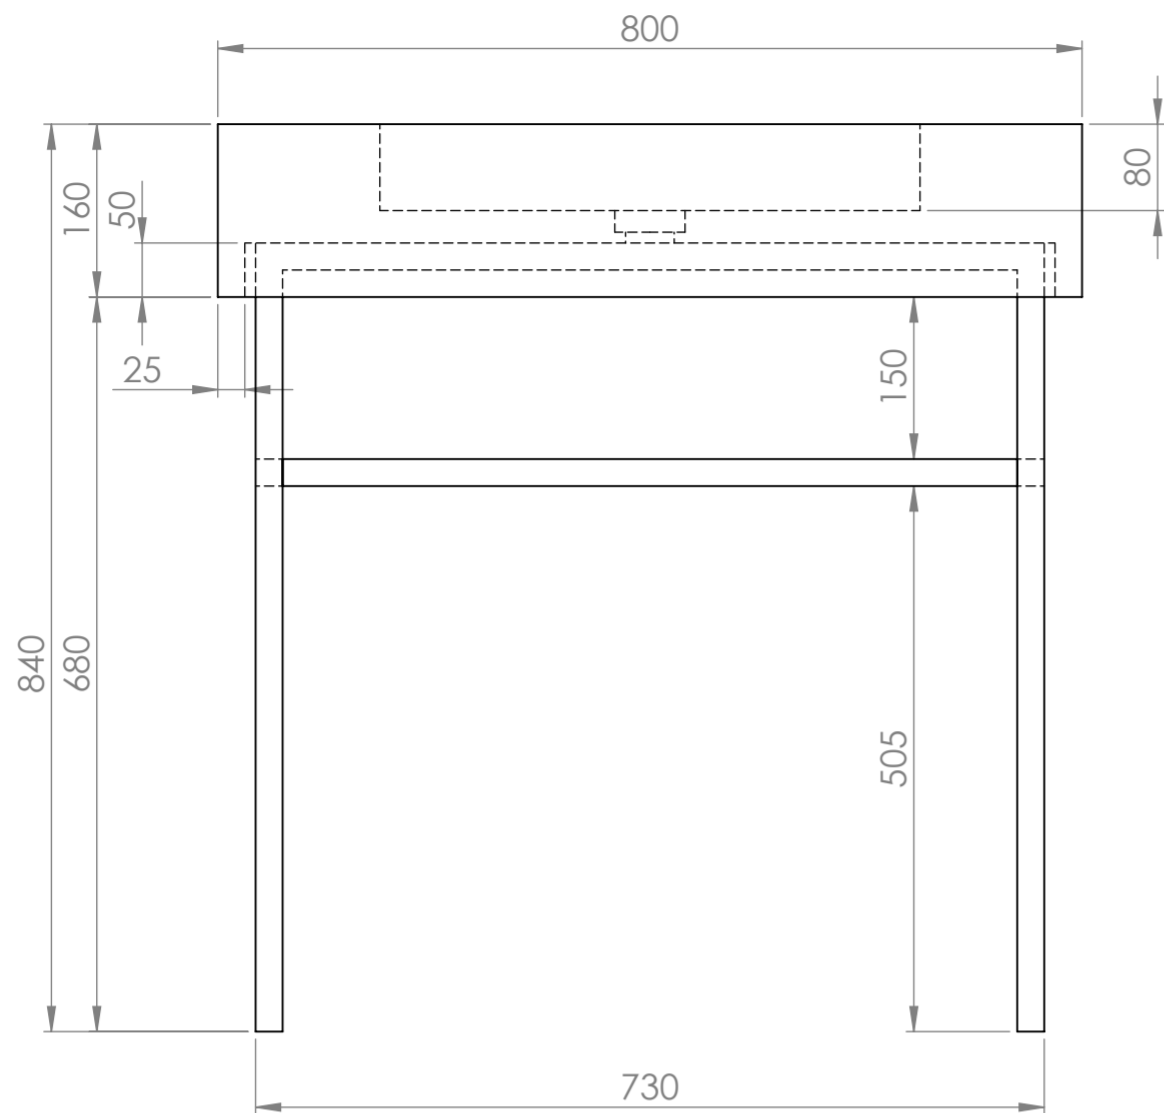

Front View - Section View

Side View

Top View

**PIETRA**

Product Name	Vernante 800
Material	Marble & Stainless Steel
Size, mm	800 x 400 x 840

*All dimensions provided in millimeters.*