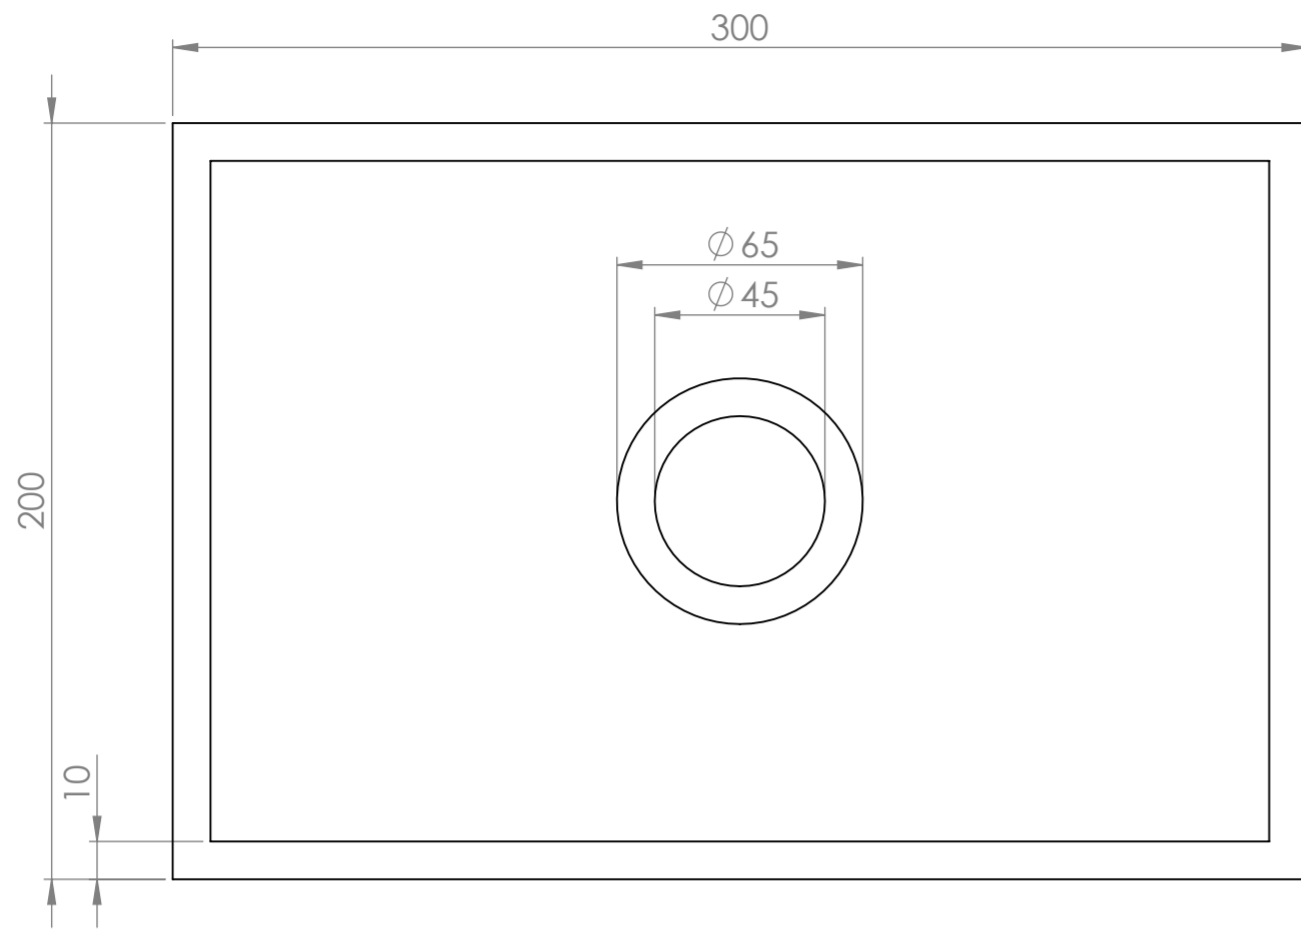

Top View

Front View - Section View

Waste Cover

**PIETRA**

Product Name	Tucci
Material	Marble
Size, mm	300 x 200 x 200

*All dimensions provided in millimeters.*