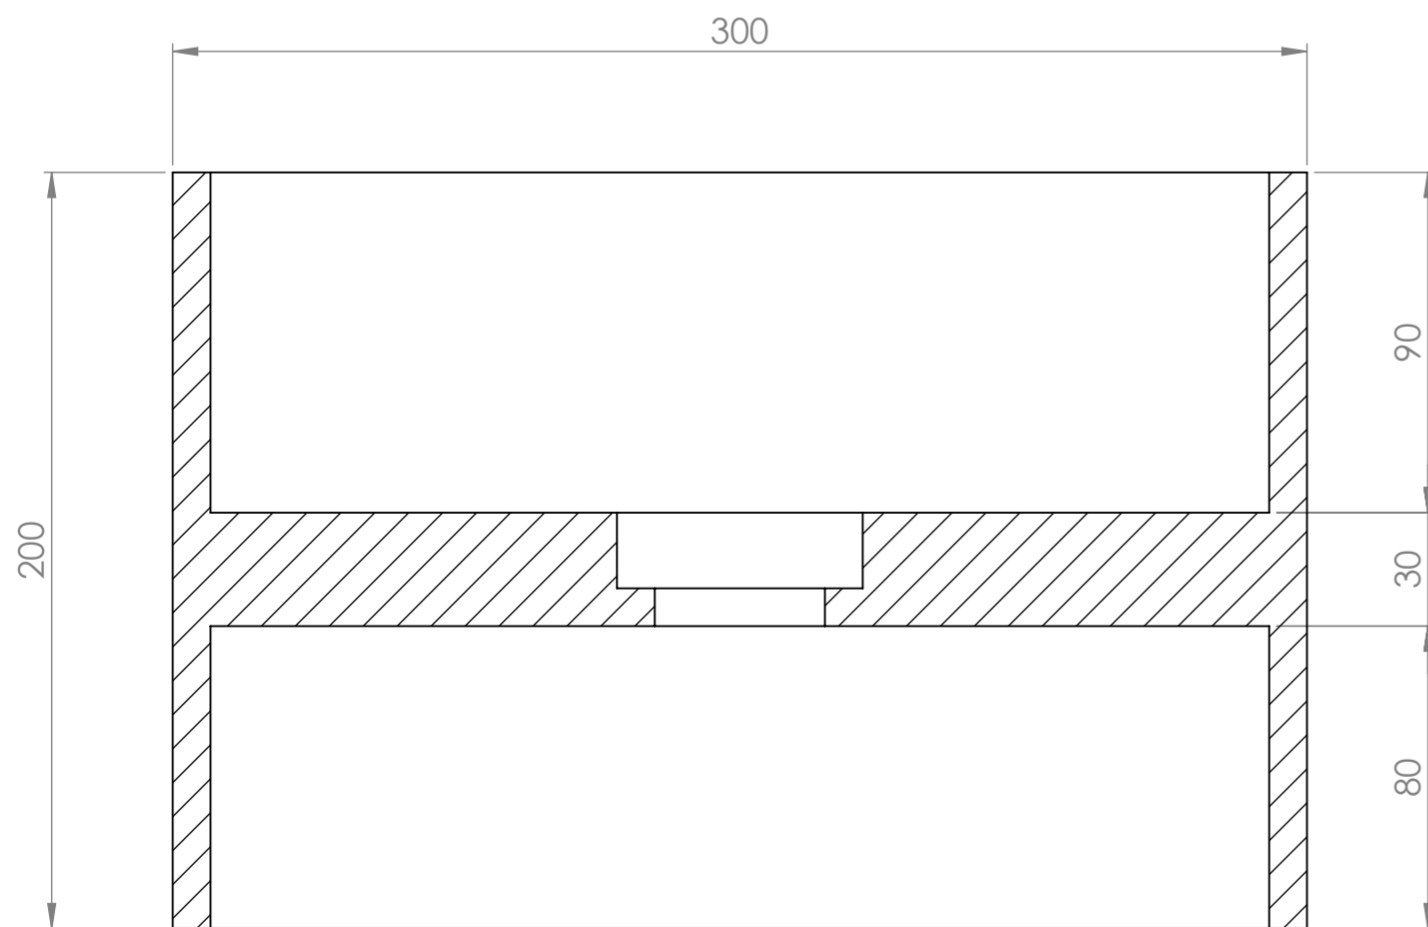

Top View

Front View - Section View

Waste Cover

**PIETRA**

Product Name	Tucci
Material	Marble
Size, mm	300 x 200 x 200

*All dimensions provided in millimeters.*