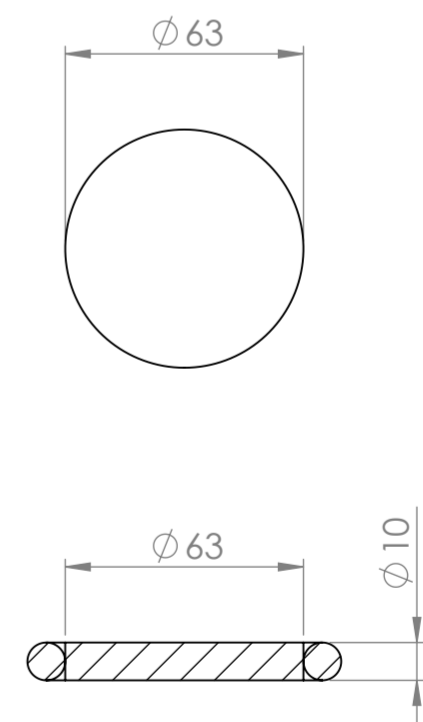

Top View

Front View - Section View

Waste Cover

**PIETRA**

Product Name	Tucci
Material	Marble
Size, mm	300 x 200 x 200

*All dimensions provided in millimeters.*