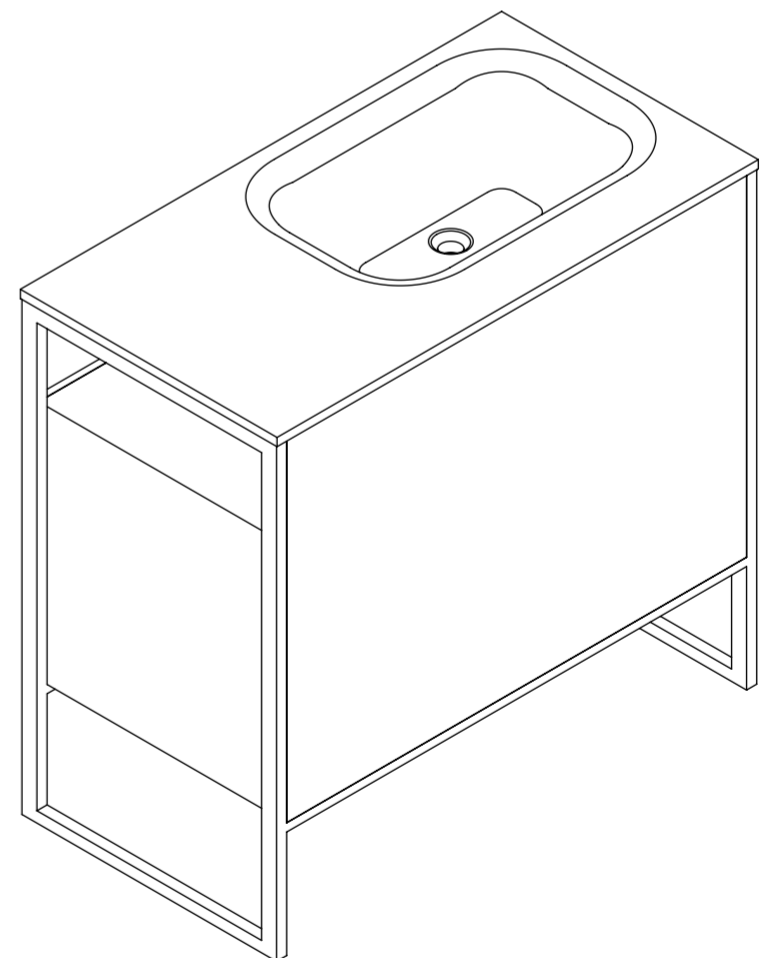

Top View

Front View

Side View

**LUSO**  
S T O N E

Product Name	Luxe 900
Material	Stone Resin Basin / Steel Frame / Wood Cabinet
Size, mm	900 x 480 x 850

*All dimensions provided in millimeters.  
All vanity units are supplied with no tap hole (s). If you require a tap hole,  
you will need to use a standard 38mm hole-saw drill attachment.*