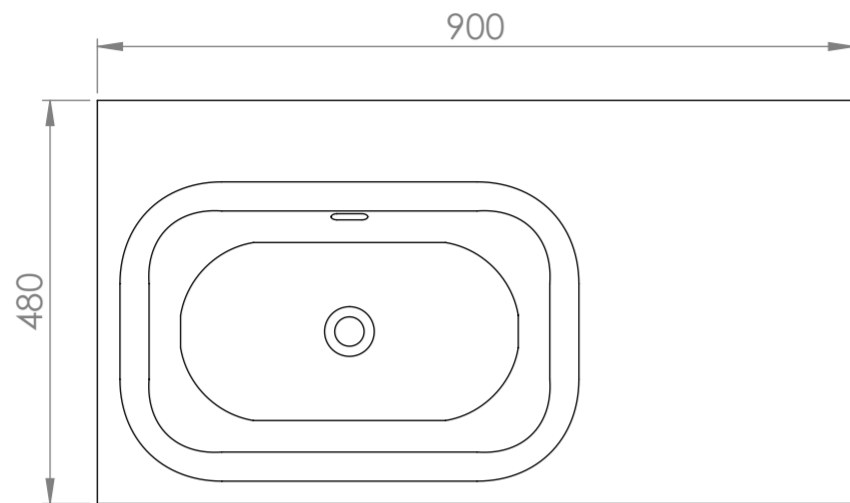

Top View

Front View

Side View

**LUSO**  
S T O N E

Product Name	Luxe 900
Material	Stone Resin Basin / Steel Frame / Wood Cabinet
Size, mm	900 x 480 x 850

*All dimensions provided in millimeters.  
All vanity units are supplied with no tap hole (s). If you require a tap hole,  
you will need to use a standard 38mm hole-saw drill attachment.*