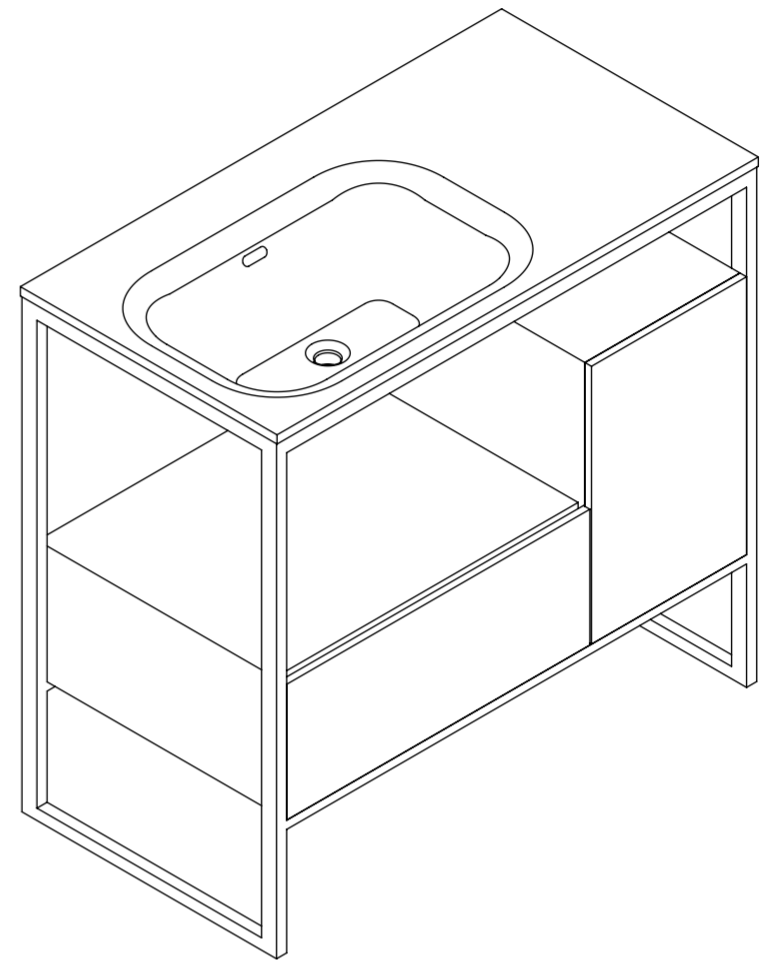

Top View

Front View

Side View

**LUSO**  
S T O N E

Product Name	Luxe 900
Material	Stone Resin Basin / Steel Frame / Wood Cabinet
Size, mm	900 x 480 x 850

*All dimensions provided in millimeters.  
All vanity units are supplied with no tap hole (s). If you require a tap hole,  
you will need to use a standard 38mm hole-saw drill attachment.*