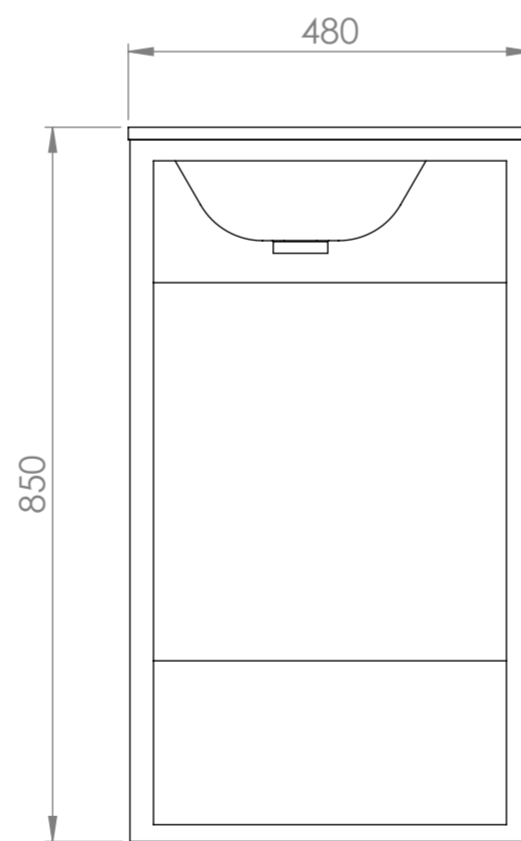

Top View

Front View

Side View

**LUSO**  
S T O N E

Product Name	Luxe 900
Material	Stone Resin Basin / Steel Frame / Wood Cabinet
Size, mm	900 x 480 x 850

*All dimensions provided in millimeters.  
All vanity units are supplied with no tap hole (s). If you require a tap hole,  
you will need to use a standard 38mm hole-saw drill attachment.*