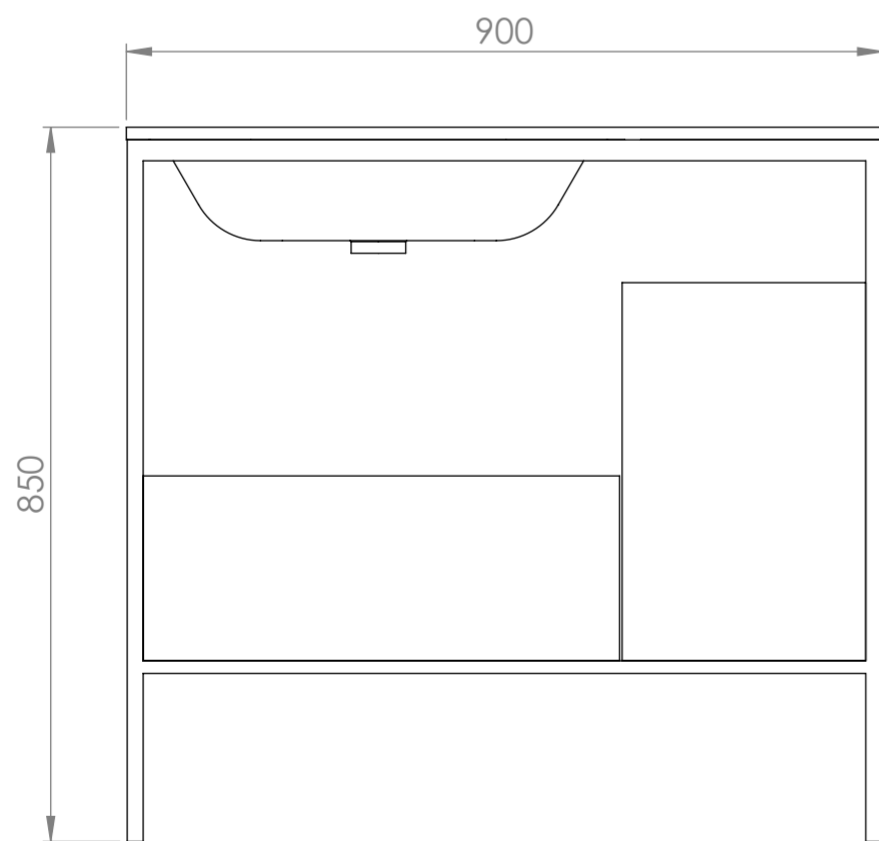

Top View

Front View

Side View

**LUSO**  
S T O N E

Product Name	Luxe 900
Material	Stone Resin Basin / Steel Frame / Wood Cabinet
Size, mm	900 x 480 x 850

*All dimensions provided in millimeters.  
All vanity units are supplied with no tap hole (s). If you require a tap hole,  
you will need to use a standard 38mm hole-saw drill attachment.*