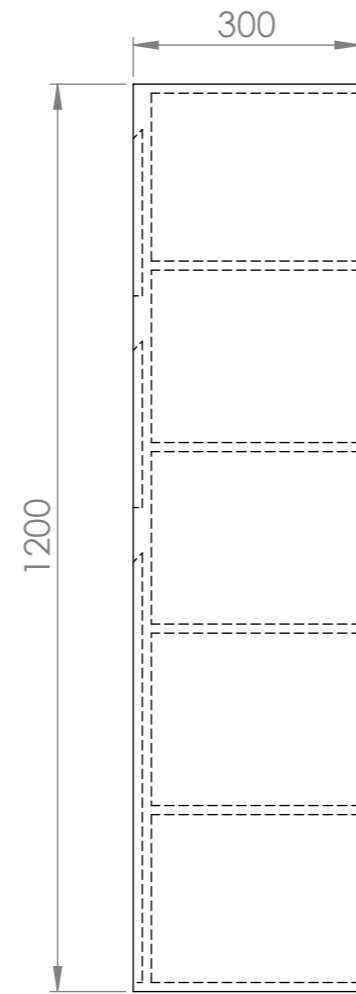

FRONT VIEW

SIDE VIEW - SECTION VIEW

TOP VIEW

LUSO
S T O N E

Product Name	Ethos Cabinet 1200
Material	Stone Resin
Finish	Matt
Size, mm	1200 x 300

All dimensions provided in mm.