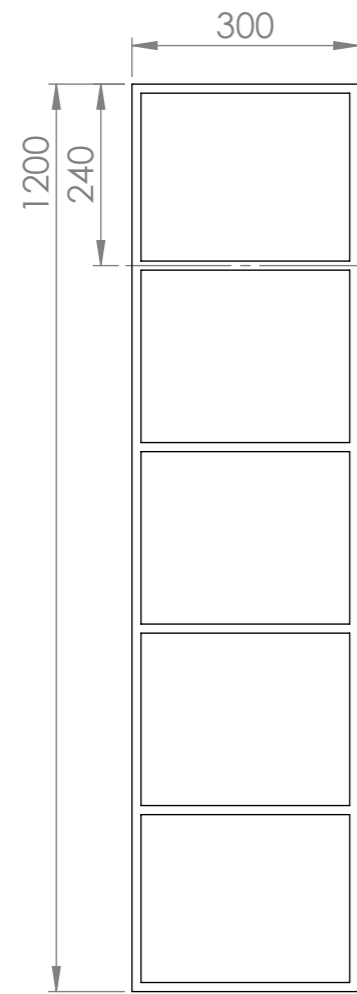

FRONT VIEW

SIDE VIEW - SECTION VIEW

TOP VIEW

LUSO
S T O N E

Product Name	Ethos Cabinet 1200
Material	Stone Resin
Finish	Matt
Size, mm	1200 x 300

All dimensions provided in mm.