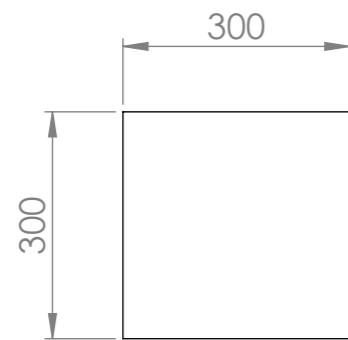

FRONT VIEW

SIDE VIEW - SECTION VIEW

TOP VIEW

LUSO
S T O N E

Product Name	Ethos Cabinet 1200
Material	Stone Resin
Finish	Matt
Size, mm	1200 x 300

All dimensions provided in mm.